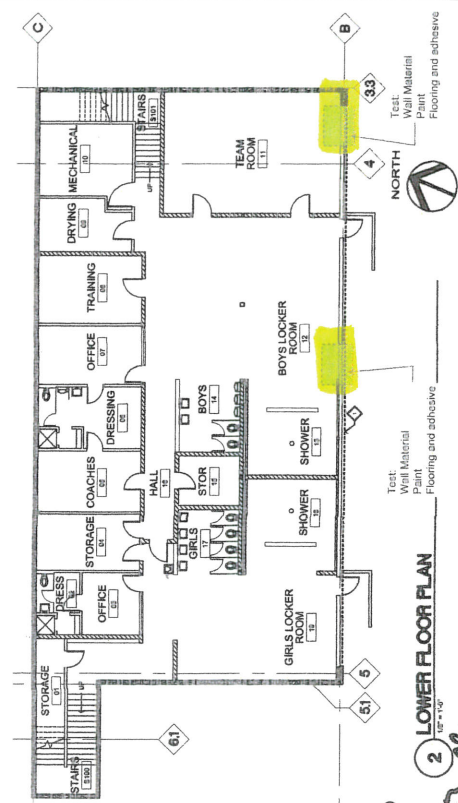

# ASBESTOS TESTING LOCATION DIAGRAM 2/19/19

1 MAIN FLOOR PLAN  
 2 LOWER FLOOR PLAN  
 3 MEZZANINE PLAN

*A Tile + mastic  
 Science  
 white  
 Sheet Rock*

*Shower rm 553 pfn*