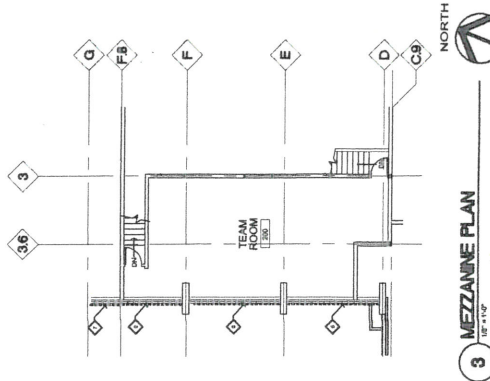

# ASBESTOS TESTING LOCATION DIAGRAM 2/19/19

1 MAIN FLOOR PLAN  
 2 LOWER FLOOR PLAN  
 3 MEZZANINE PLAN

*A Tile + mastic  
 Science  
 white  
 Sheet Rock*

*Shower rm 553 pfn*